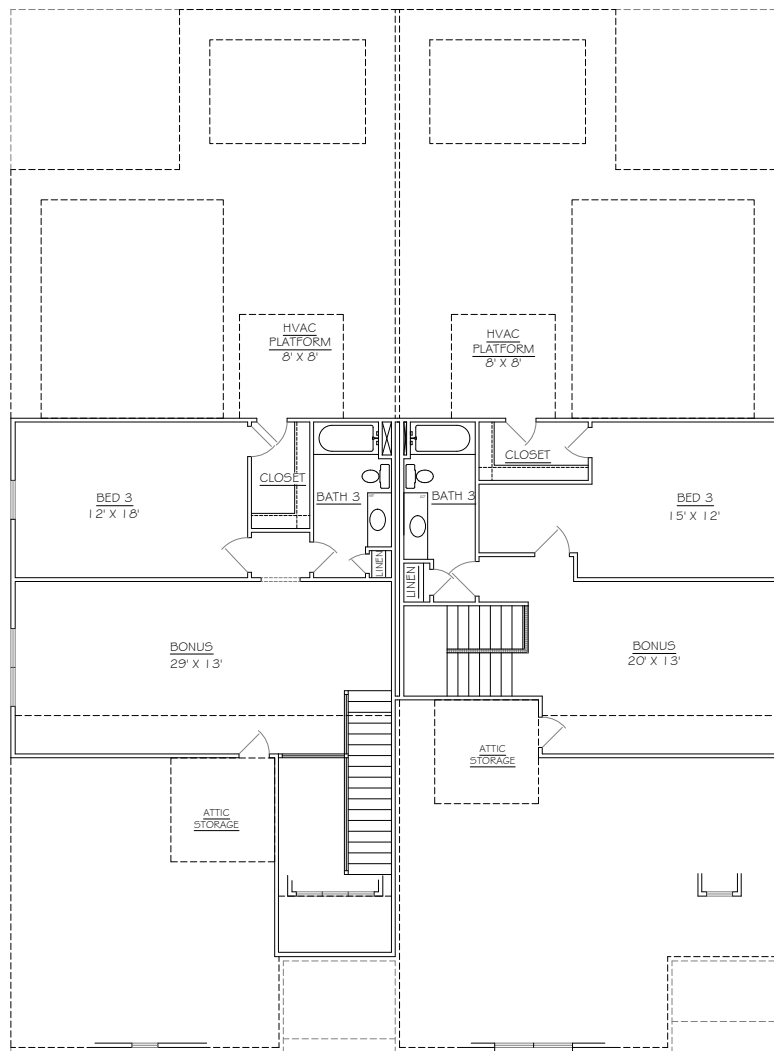

PARKE AT WILTSHIRE

BY LANDMARK HOMES OF TENNESSEE, INC.

WINDSOR AND TUDOR

WINDSOR: TOTAL SQ.FT: 2,476 1ST FLOOR: 1,713 2ND FLOOR: 763

TUDOR: TOTAL SQ.FT: 2,368 1ST FLOOR: 1,707 2ND FLOOR: 661

First Floor Plan

Last Revised 11/12/2020

PARKE AT WILTSHIRE

BY LANDMARK HOMES OF TENNESSEE, INC.

WINDSOR AND TUDOR

WINDSOR: TOTAL SQ.FT: 2,476 1ST FLOOR: 1,713 2ND FLOOR: 763

TUDOR: TOTAL SQ.FT: 2,368 1ST FLOOR: 1,707 2ND FLOOR: 661

'WINDSOR'

'TUDOR'

Second Floor Plan