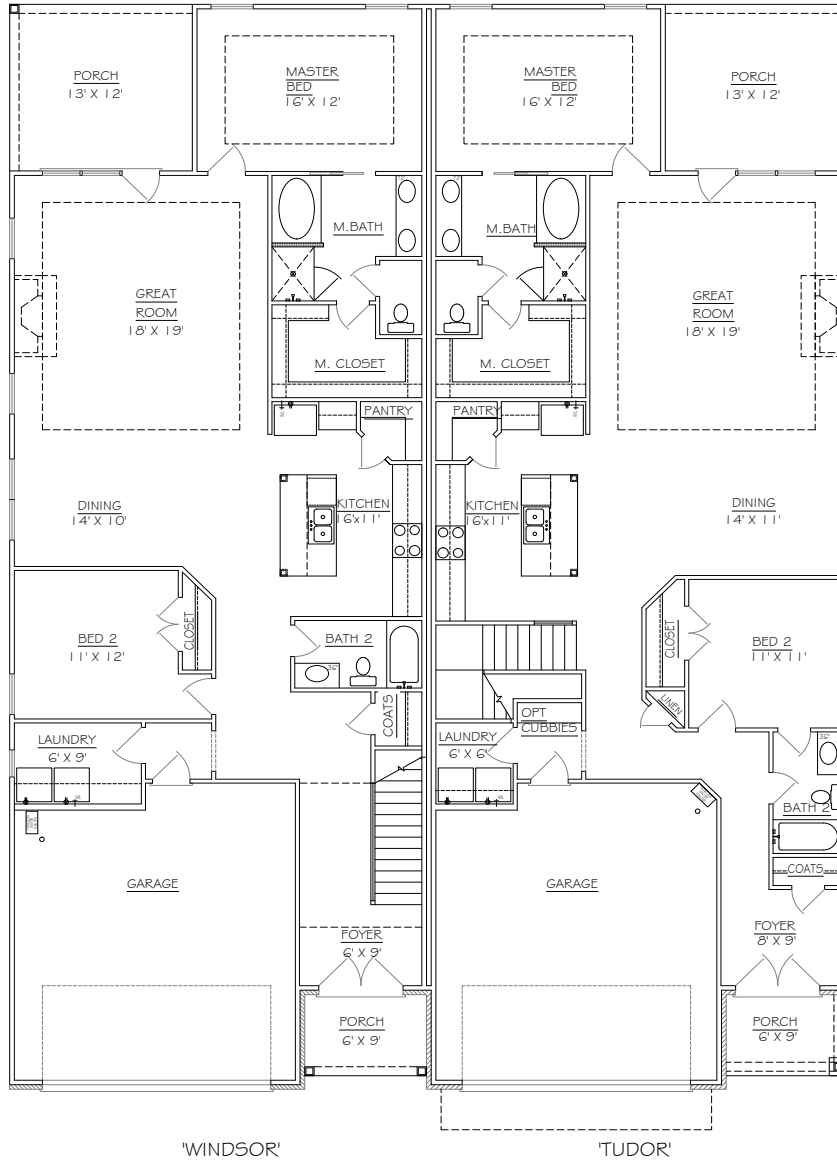

PARKE AT WILTSHIRE

BY LANDMARK HOMES OF TENNESSEE, INC.

WINDSOR AND TUDOR

WINDSOR: TOTAL SQ.FT: 2,476 1ST FLOOR: 1,713 2ND FLOOR: 763

TUDOR: TOTAL SQ.FT: 2,368 1ST FLOOR: 1,707 2ND FLOOR: 661

First Floor Plan

Last Revised 11/12/2020

PARKE AT WILTSHIRE

BY LANDMARK HOMES OF TENNESSEE, INC.

WINDSOR AND TUDOR

WINDSOR: TOTAL SQ.FT: 2,476 1ST FLOOR: 1,713 2ND FLOOR: 763

TUDOR: TOTAL SQ.FT: 2,368 1ST FLOOR: 1,707 2ND FLOOR: 661

'WINDSOR'

'TUDOR'

Second Floor Plan