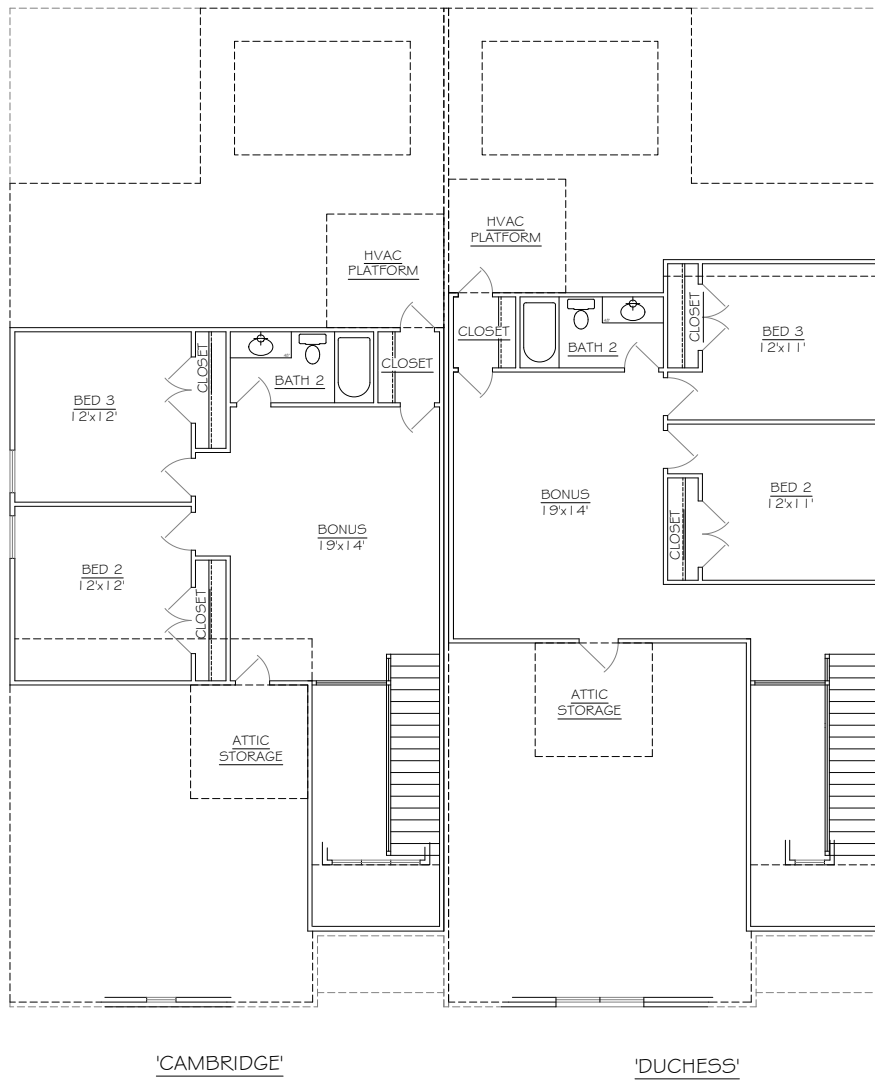

Last Revised 11/12/2020

PARKE AT WILTSHIRE

BY LANDMARK HOMES OF TENNESSEE, INC.

DUCHESS AND CAMBRIDGE

DUCHESS: TOTAL SQ.FT: 2,202 1ST FLOOR: 1,416 2ND FLOOR: 786

CAMBRIDGE: TOTAL SQ.FT: 2,168 1ST FLOOR: 1,430 2ND FLOOR: 738

Second Floor Plan