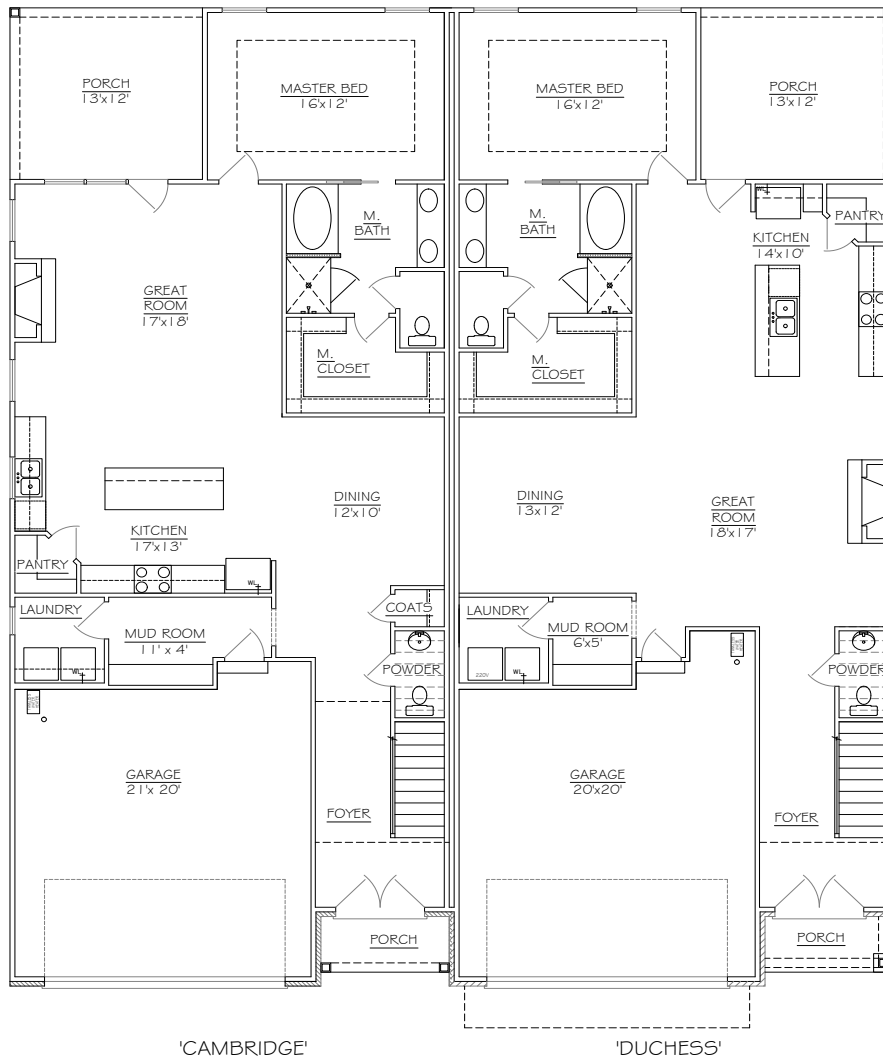

PARKE AT WILTSHIRE

BY LANDMARK HOMES OF TENNESSEE, INC.

DUCHESS AND CAMBRIDGE

DUCHESS: TOTAL SQ.FT: 2,202 1ST FLOOR: 1,416 2ND FLOOR: 786

CAMBRIDGE: TOTAL SQ.FT: 2,168 1ST FLOOR: 1,430 2ND FLOOR: 738

First Floor Plan

Last Revised 11/12/2020

PARKE AT WILTSHIRE

BY LANDMARK HOMES OF TENNESSEE, INC.

DUCHESS AND CAMBRIDGE

DUCHESS: TOTAL SQ.FT: 2,202 1ST FLOOR: 1,416 2ND FLOOR: 786

CAMBRIDGE: TOTAL SQ.FT: 2,168 1ST FLOOR: 1,430 2ND FLOOR: 738

Second Floor Plan