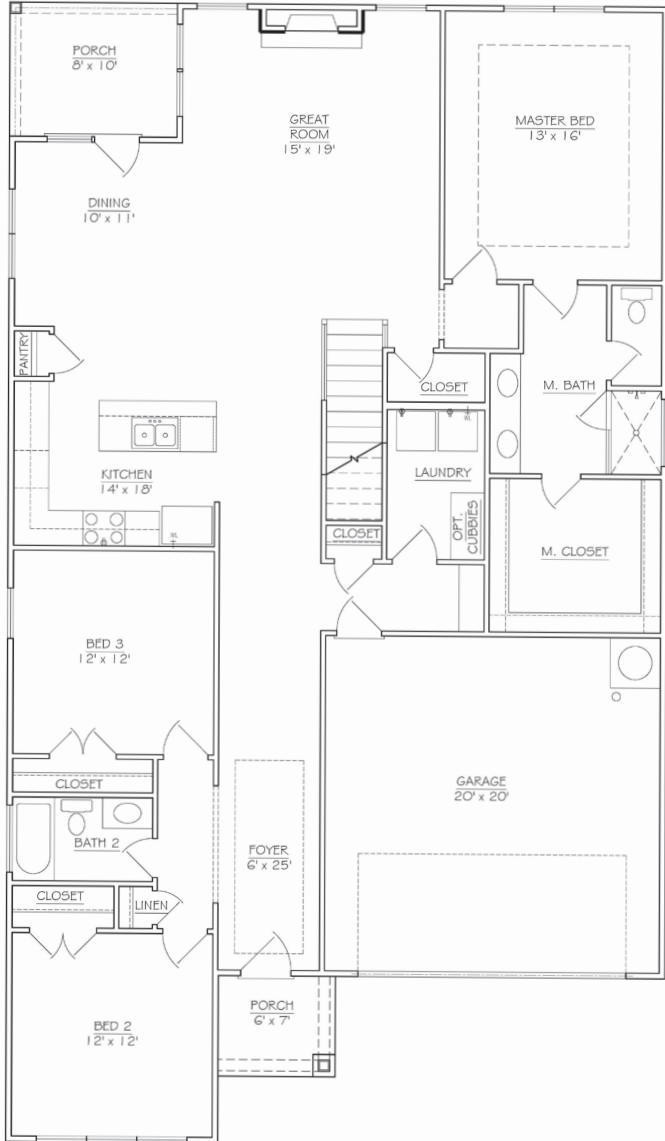

SIENA

TOTAL SQ.FT: 2,629 1ST FLOOR: 1,914 2ND FLOOR: 715

IT'S NOT JUST A HOME, IT'S YOUR LANDMARK

6064 Central Pike
Mt. Juliet, TN 37122

Sales (615) 747-1181

info@yourlandmark.com

www.yourlandmark.com

Images, features, and sizes are approximate for illustration purposes only and may vary from the homes as built. Please refer to the Included Feature and Pricing Sheets for product design, features, materials, specifications, prices and terms. Square footage stated or implied are approximate. Information believed to be accurate, but is not warranted and is subject to changes, omissions and withdrawal without notice.

LANDMARK

HOMES OF TENNESSEE

SOUTHPOINT

SIENA

TOTAL SQ.FT: 2,629 1ST FLOOR: 1,914 2ND FLOOR: 715

First Floor Plan

Second Floor Plan

*Elevation "A" Floor Plan