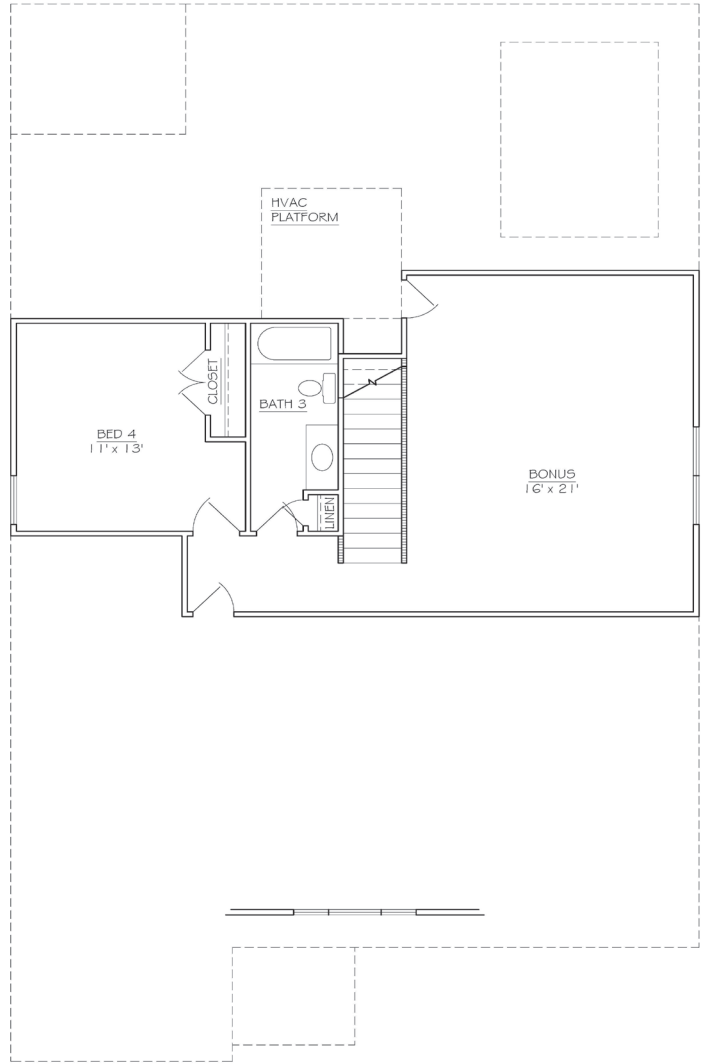

SIENA

TOTAL SQ.FT: 2,629 1ST FLOOR: 1,914 2ND FLOOR: 715

IT'S NOT JUST A HOME, IT'S YOUR LANDMARK

6064 Central Pike
Mt. Juliet, TN 37122

Sales (615) 747-1181

info@yourlandmark.com

www.yourlandmark.com

Images, features, and sizes are approximate for illustration purposes only and may vary from the homes as built. Please refer to the Included Feature and Pricing Sheets for product design, features, materials, specifications, prices and terms. Square footage stated or implied are approximate. Information believed to be accurate, but is not warranted and is subject to changes, omissions and withdrawal without notice.

LANDMARK

HOMES OF TENNESSEE

SOUTHPOINT

SIENA

TOTAL SQ.FT: 2,629 1ST FLOOR: 1,914 2ND FLOOR: 715

First Floor Plan

Second Floor Plan

*Elevation "A" Floor Plan