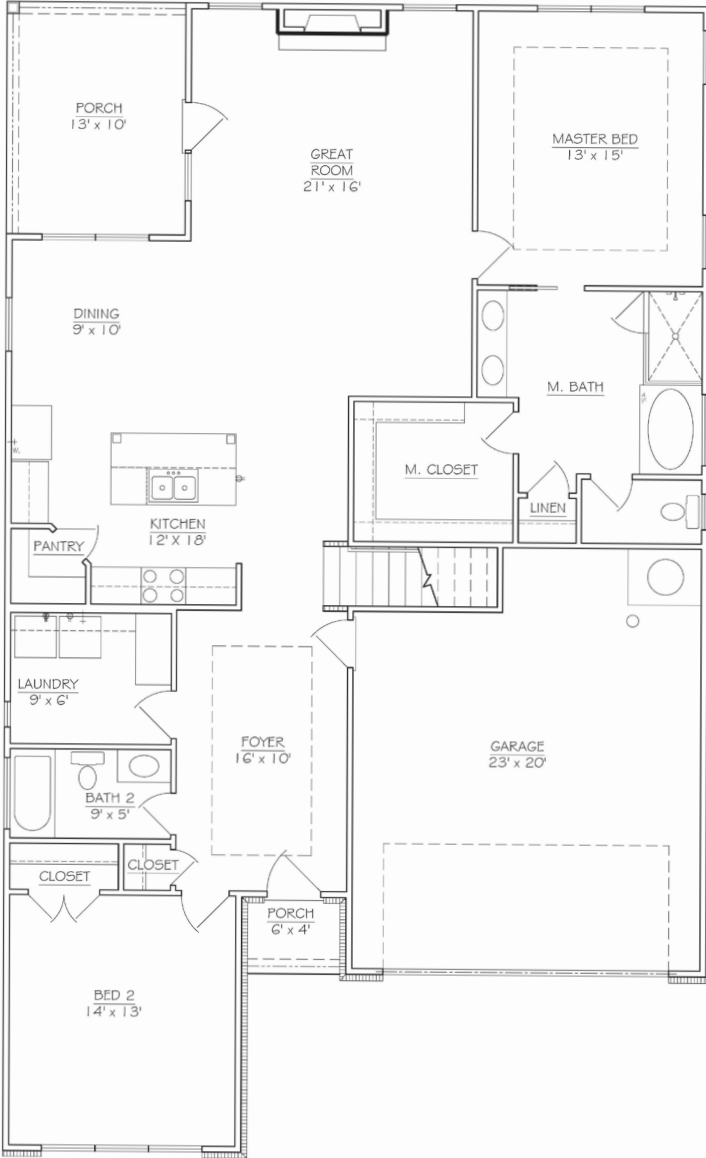

## ROSÉ

TOTAL SQ.FT: 2,434    1ST FLOOR: 1,669    2ND FLOOR: 765

# SOUTHPOINT

## ROSÉ

TOTAL SQ.FT: 2,434

1ST FLOOR: 1,669

2ND FLOOR: 765

First Floor Plan

Second Floor Plan

\*Elevation "A" Floor Plan