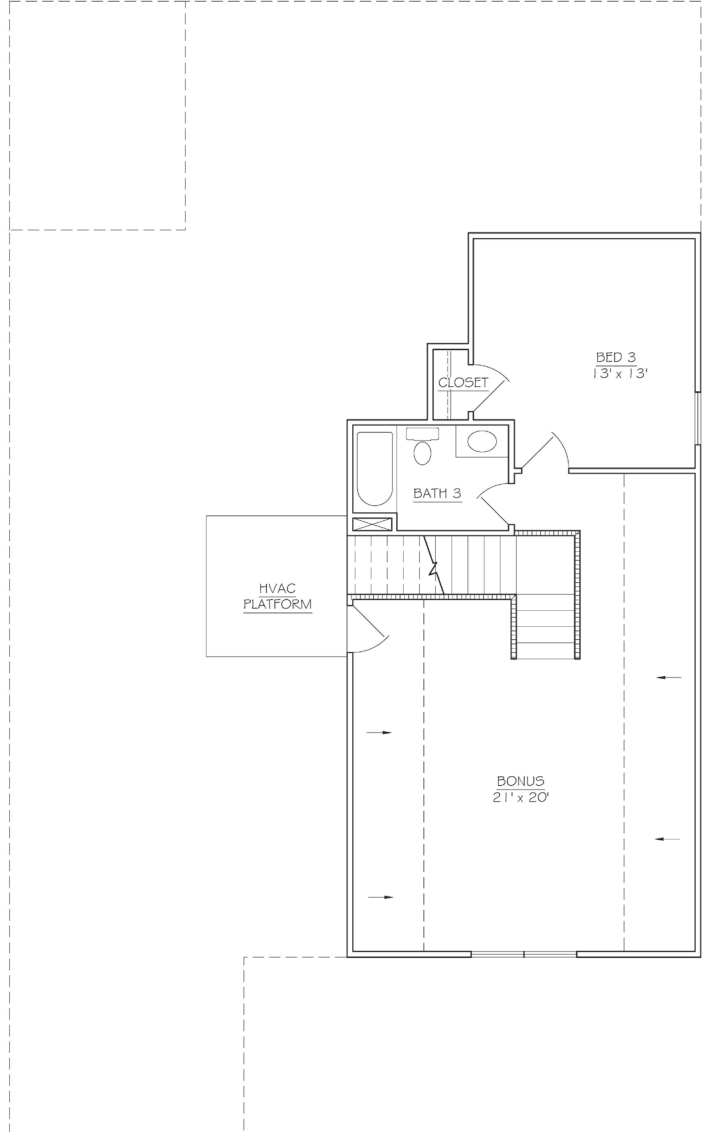

## ROSÉ

TOTAL SQ.FT: 2,434    1ST FLOOR: 1,669    2ND FLOOR: 765

## ROSÉ

TOTAL SQ.FT: 2,434

1ST FLOOR: 1,669

2ND FLOOR: 765

First Floor Plan

Second Floor Plan

\*Elevation "A" Floor Plan