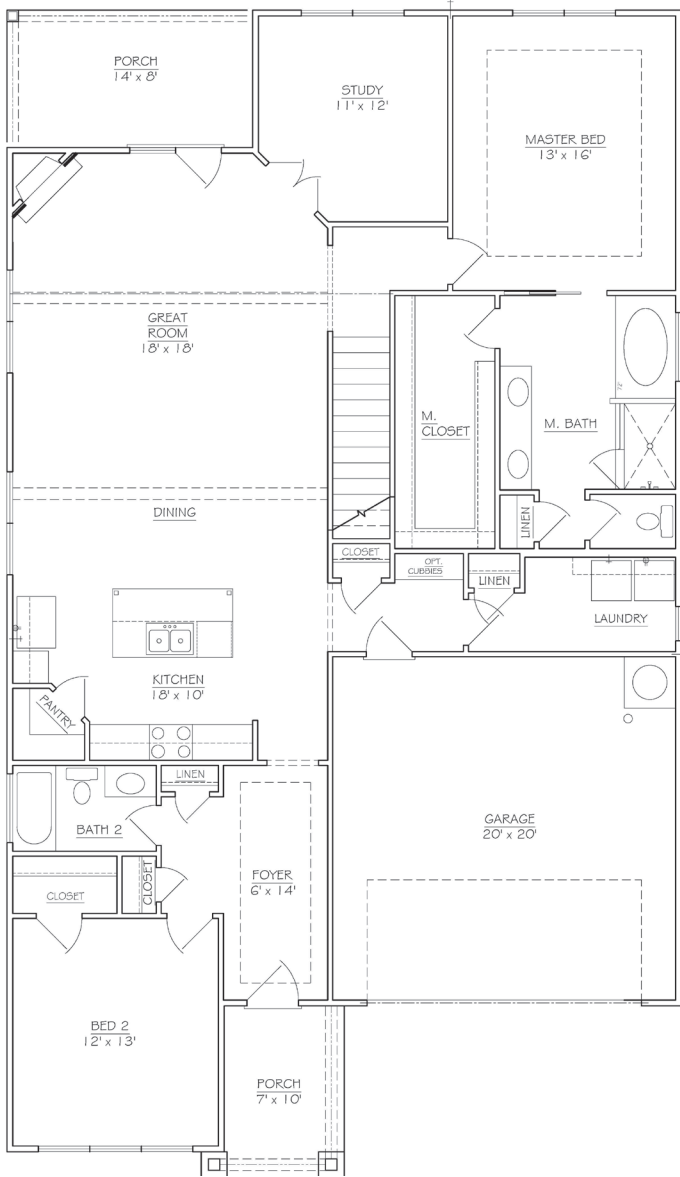

FLORENCE

TOTAL SQ.FT: 3,065 1ST FLOOR: 1,860 2ND FLOOR: 1,205

IT'S NOT JUST A HOME, IT'S YOUR LANDMARK

6064 Central Pike
Mt. Juliet, TN 37122

Sales (615) 747-1181

info@yourlandmark.com

www.yourlandmark.com

Images, features, and sizes are approximate for illustration purposes only and may vary from the homes as built. Please refer to the Included Feature and Pricing Sheets for product design, features, materials, specifications, prices and terms. Square footage stated or implied are approximate. Information believed to be accurate, but is not warranted and is subject to changes, omissions and withdrawal without notice.

LANDMARK

HOMES OF TENNESSEE

SOUTHPOINT

FLORENCE

TOTAL SQ.FT: 3,065

1ST FLOOR: 1,860

2ND FLOOR: 1,205

First Floor Plan

Second Floor Plan

*Elevation "A" Floor Plan

IT'S NOT JUST A HOME, IT'S YOUR LANDMARK

6064 Central Pike
Mt. Juliet, TN 37122

Sales (615) 747-1181

info@yourlandmark.com

www.yourlandmark.com

LANDMARK