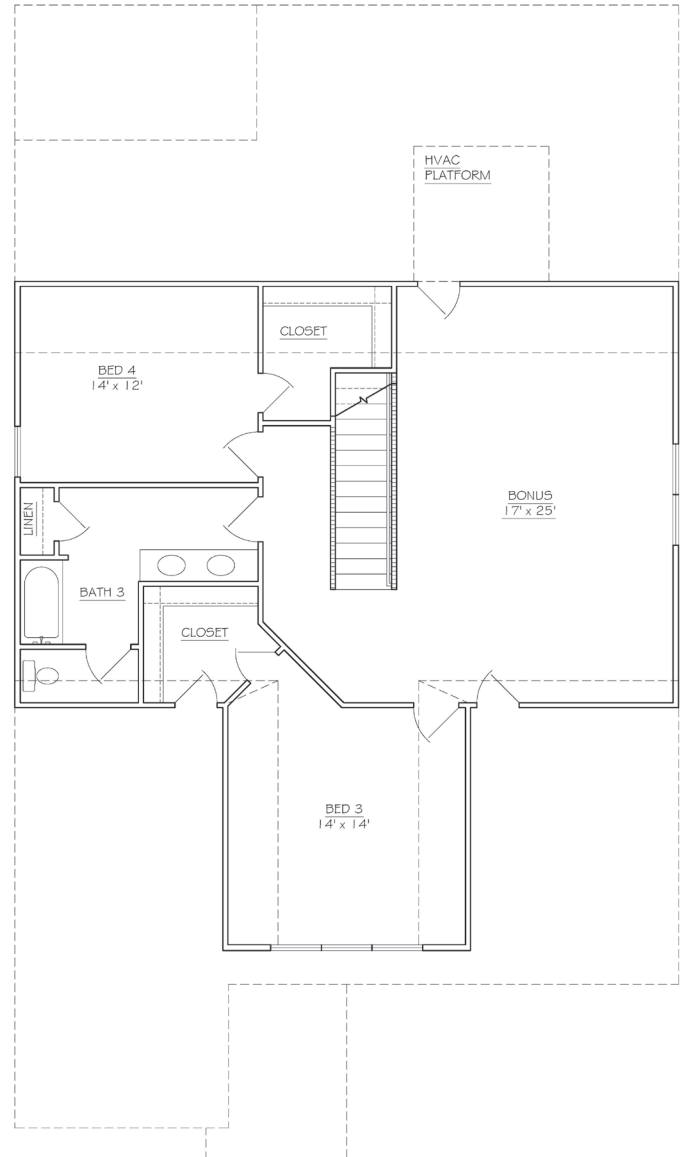

FLORENCE

TOTAL SQ.FT: 3,065 1ST FLOOR: 1,860 2ND FLOOR: 1,205

IT'S NOT JUST A HOME, IT'S YOUR LANDMARK

6064 Central Pike
Mt. Juliet, TN 37122

Sales (615) 747-1181

info@yourlandmark.com

www.yourlandmark.com

Images, features, and sizes are approximate for illustration purposes only and may vary from the homes as built. Please refer to the Included Feature and Pricing Sheets for product design, features, materials, specifications, prices and terms. Square footage stated or implied are approximate. Information believed to be accurate, but is not warranted and is subject to changes, omissions and withdrawal without notice.

LANDMARK

HOMES OF TENNESSEE

SOUTHPOINT

FLORENCE

TOTAL SQ.FT: 3,065

1ST FLOOR: 1,860

2ND FLOOR: 1,205

First Floor Plan

Second Floor Plan

*Elevation "A" Floor Plan

IT'S NOT JUST A HOME, IT'S YOUR LANDMARK

6064 Central Pike
Mt. Juliet, TN 37122

Sales (615) 747-1181

info@yourlandmark.com

www.yourlandmark.com

LANDMARK