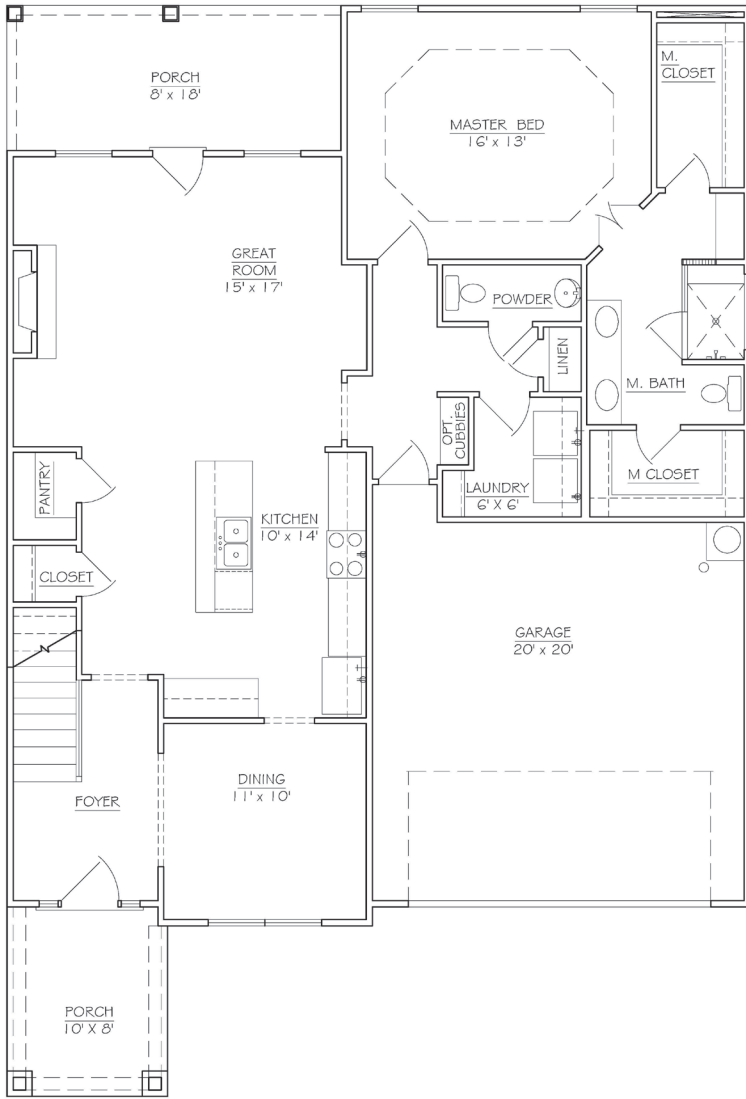

CHIANTI

TOTAL SQ.FT: 2,300 1ST FLOOR: 1,338 2ND FLOOR: 962

IT'S NOT JUST A HOME, IT'S YOUR LANDMARK

6064 Central Pike
Mt. Juliet, TN 37122

Sales (615) 747-1181

info@yourlandmark.com

www.yourlandmark.com

Images, features, and sizes are approximate for illustration purposes only and may vary from the homes as built. Please refer to the Included Feature and Pricing Sheets for product design, features, materials, specifications, prices and terms. Square footage stated or implied are approximate. Information believed to be accurate, but is not warranted and is subject to changes, omissions and withdrawal without notice.

LANDMARK

HOMES OF TENNESSEE

SOUTHPOINT

CHIANTI

TOTAL SQ.FT: 2,300

1ST FLOOR: 1,338

2ND FLOOR: 962

First Floor Plan

Second Floor Plan

*Elevation "A" Floor Plan

IT'S NOT JUST A HOME, IT'S YOUR LANDMARK

6064 Central Pike
Mt. Juliet, TN 37122

Sales (615) 747-1181

info@yourlandmark.com

www.yourlandmark.com

LANDMARK