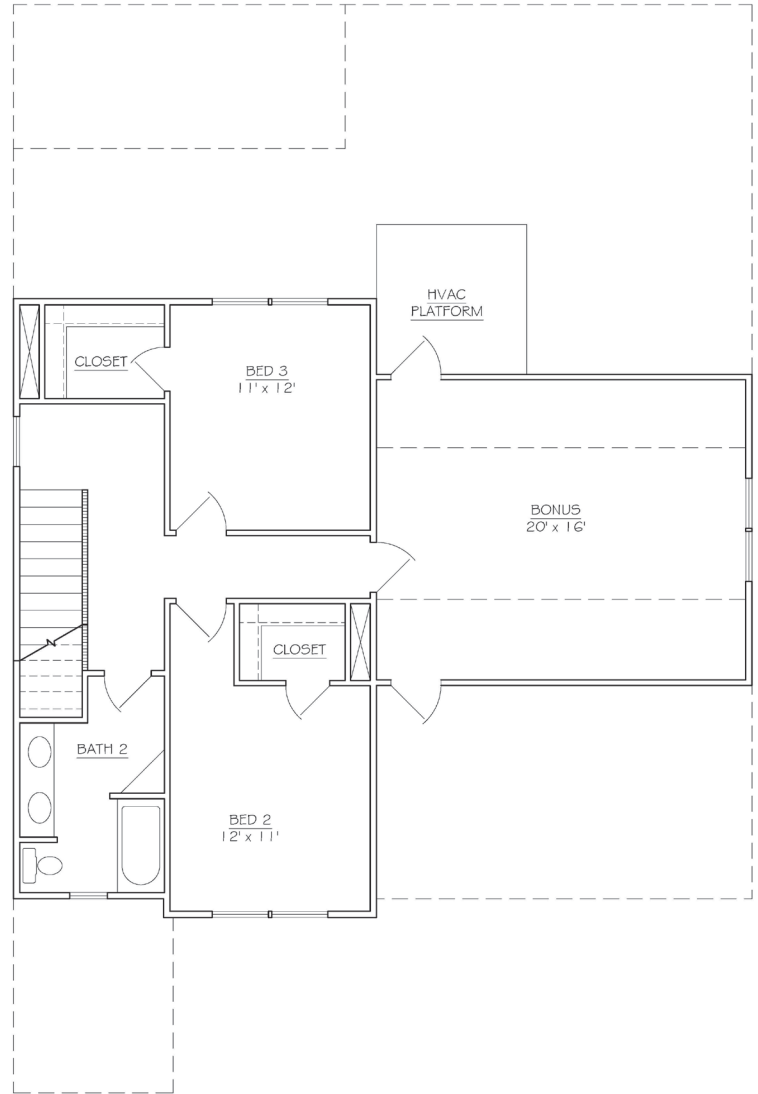

CHIANTI

TOTAL SQ.FT: 2,300 1ST FLOOR: 1,338 2ND FLOOR: 962

IT'S NOT JUST A HOME, IT'S YOUR LANDMARK

6064 Central Pike
Mt. Juliet, TN 37122

Sales (615) 747-1181

info@yourlandmark.com

www.yourlandmark.com

Images, features, and sizes are approximate for illustration purposes only and may vary from the homes as built. Please refer to the Included Feature and Pricing Sheets for product design, features, materials, specifications, prices and terms. Square footage stated or implied are approximate. Information believed to be accurate, but is not warranted and is subject to changes, omissions and withdrawal without notice.

LANDMARK

HOMES OF TENNESSEE

SOUTHPOINT

CHIANTI

TOTAL SQ.FT: 2,300

1ST FLOOR: 1,338

2ND FLOOR: 962

First Floor Plan

Second Floor Plan

*Elevation "A" Floor Plan

IT'S NOT JUST A HOME, IT'S YOUR LANDMARK

6064 Central Pike
Mt. Juliet, TN 37122

Sales (615) 747-1181

info@yourlandmark.com

www.yourlandmark.com

LANDMARK