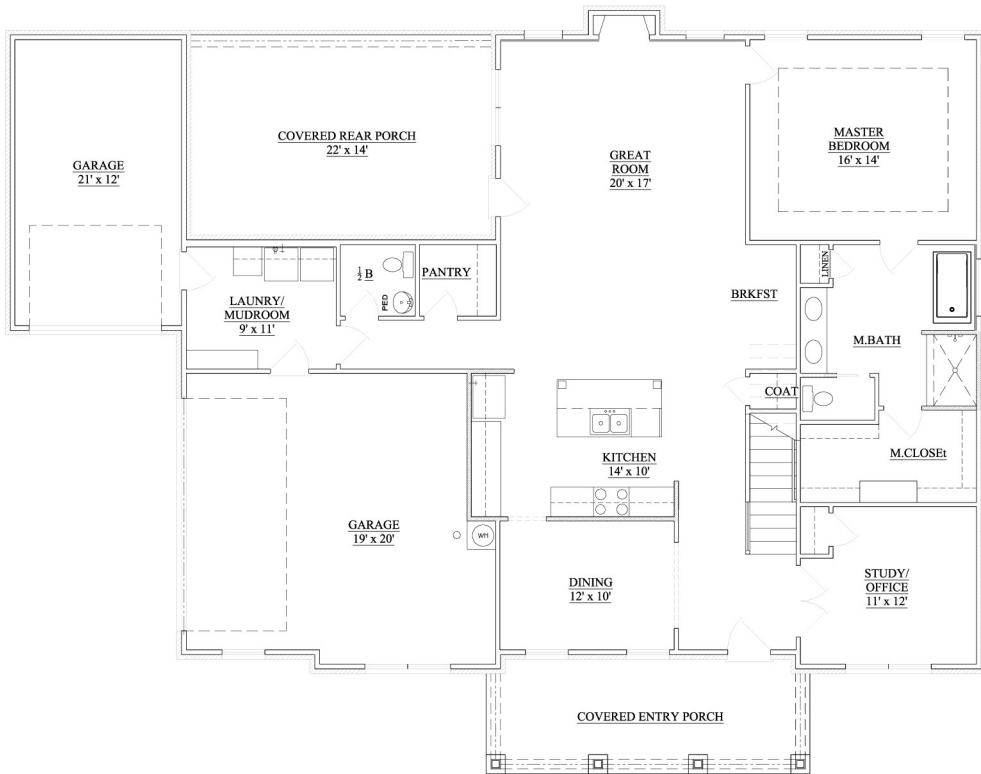

# Farmhouse

*“It’s not just a home, it’s your Landmark.”*

**LANDMARK**  
HOMES OF TENNESSEE

Images, features, and sizes are approximate for illustration purposes only and may vary from the homes as built. Please refer to the Included Feature and Pricing Sheets for product design, features, materials, specifications, prices and terms. Square footage stated or implied are approximate. Information believed to be accurate, but is not warranted and is subject to changes, omissions and withdrawal without notice.

# Farmhouse

First Floor: 1,775 Sq. Ft.  
 Second Floor: 1,358 Sq. Ft.  
 Total Heated: 3,133 Sq. Ft.

First Floor

Second Floor

*“It’s not just a home, it’s your Landmark.”*

**LANDMARK**  
 HOMES OF TENNESSEE