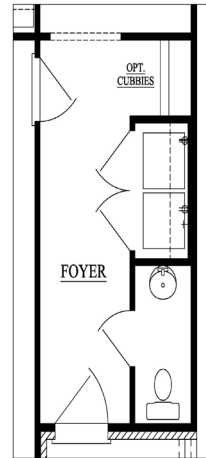

# FLORA

TOTAL SQ.FT: 1,880 1ST FLOOR: 864 2ND FLOOR: 1,016

First Floor Plan

Optional Cubbies

Second Floor Plan

6064 Central Pike  
Mt. Juliet, TN 37122

Office (615) 773-0700  
Sales (615) 810-8445

info@yourlandmark.com