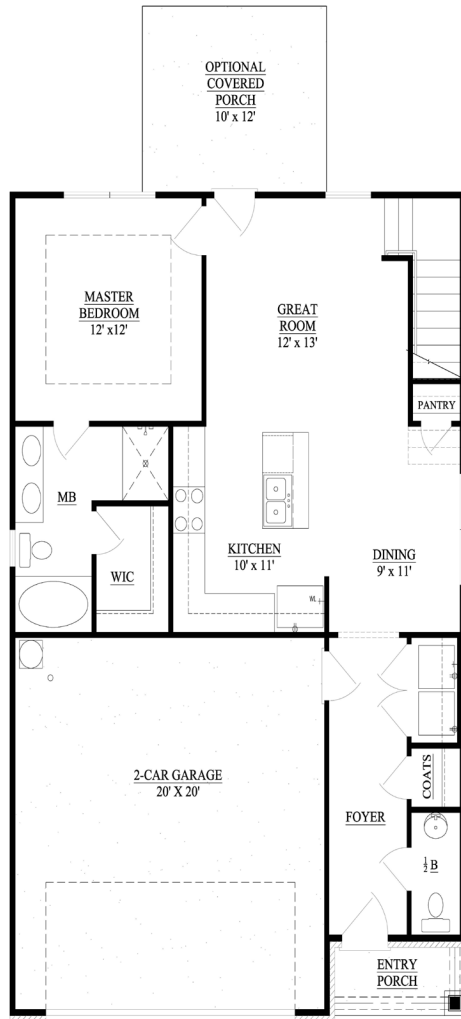

## LANDMARK

HOMES OF TENNESSEE

Images, features, and sizes are approximate for illustration purposes only and may vary from the homes as built. Please refer to the Included Feature and Pricing Sheets for product design, features, materials, specifications, prices and terms. Square footage stated or implied are approximate. Information believed to be accurate, but is not warranted and is subject to changes, omissions and withdrawal without notice.

# FLORA

TOTAL SQ.FT: 1,880 1ST FLOOR: 864 2ND FLOOR: 1,016

First Floor Plan

Optional Cubbies

Second Floor Plan

6064 Central Pike  
Mt. Juliet, TN 37122

Office (615) 773-0700  
Sales (615) 810-8445

info@yourlandmark.com