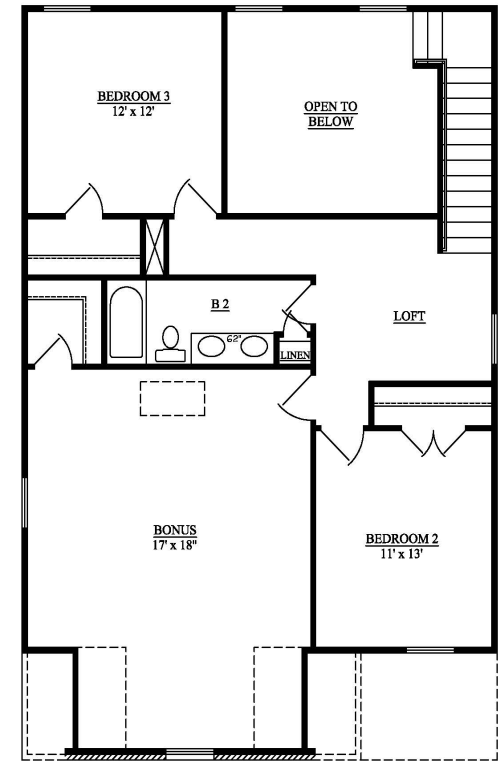

# FLORA

TOTAL SQ.FT: 1,880 1ST FLOOR: 864 2ND FLOOR: 1,016

First Floor Plan

Optional Cubbies

Second Floor Plan

6064 Central Pike  
Mt. Juliet, TN 37122

Office (615) 773-0700  
Sales (615) 810-8445

info@yourlandmark.com