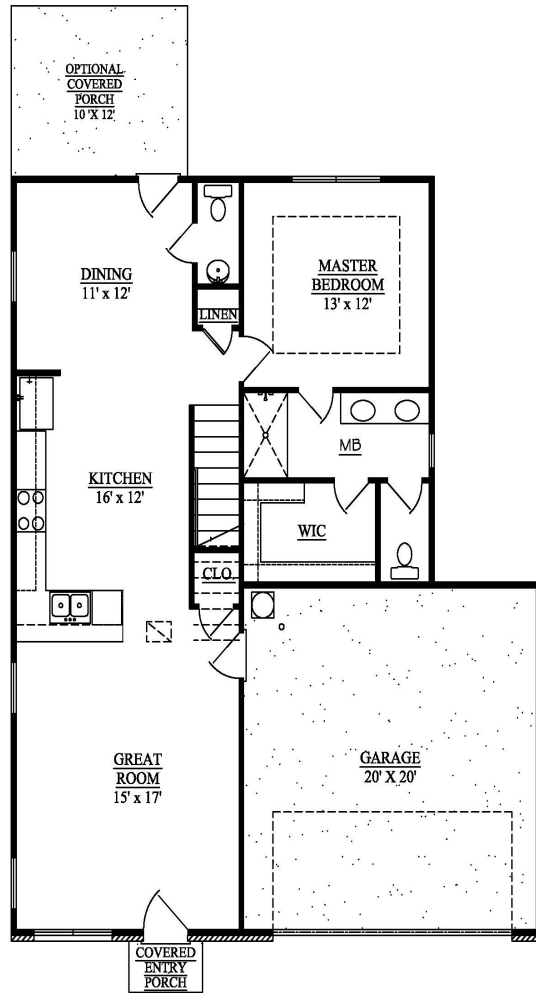

Images, features, and sizes are approximate for illustration purposes only and may vary from the homes as built. Please refer to the Included Feature and Pricing Sheets for product design, features, materials, specifications, prices and terms. Square footage stated or implied are approximate. Information believed to be accurate, but is not warranted and is subject to changes, omissions and withdrawal without notice.

EVERGREEN

TOTAL SQ.FT: 2,236

1ST FLOOR: 1,017

2ND FLOOR: 1,219

First Floor Plan

Optional Fireplace

Second Floor Plan

6064 Central Pike
Mt. Juliet, TN 37122