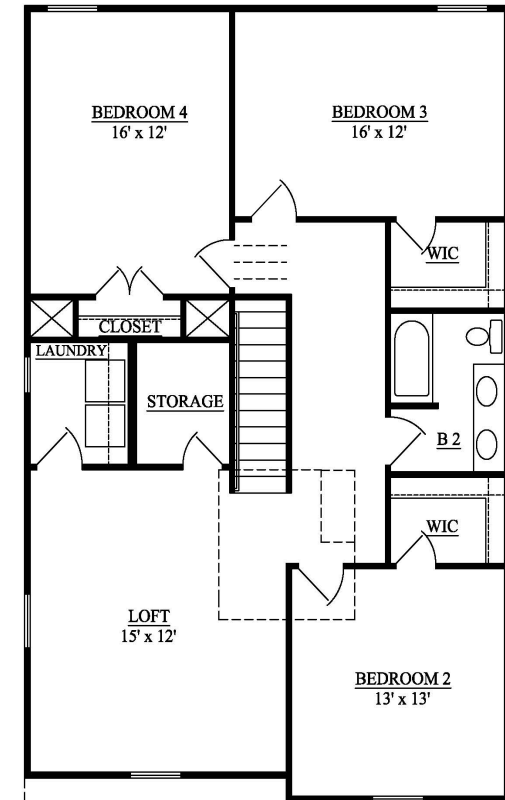

EVERGREEN

TOTAL SQ.FT: 2,236

1ST FLOOR: 1,017

2ND FLOOR: 1,219

First Floor Plan

Optional Fireplace

Second Floor Plan

6064 Central Pike
Mt. Juliet, TN 37122