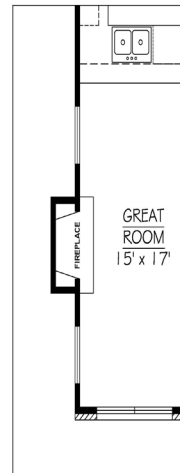

EVERGREEN

TOTAL SQ.FT: 2,236

1ST FLOOR: 1,017

2ND FLOOR: 1,219

First Floor Plan

Optional Fireplace

Second Floor Plan

6064 Central Pike
Mt. Juliet, TN 37122