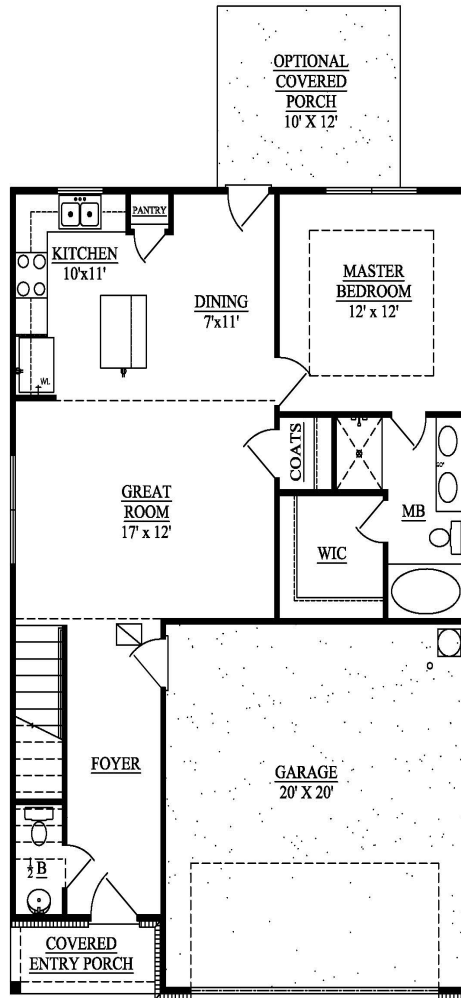

Images, features, and sizes are approximate for illustration purposes only and may vary from the homes as built. Please refer to the Included Feature and Pricing Sheets for product design, features, materials, specifications, prices and terms. Square footage stated or implied are approximate. Information believed to be accurate, but is not warranted and is subject to changes, omissions and withdrawal without notice.

CYPRESS

TOTAL SQ.FT: 1,907

1ST FLOOR: 887

2ND FLOOR: 1,017

First Floor Plan

Second Floor Plan

6064 Central Pike
Mt. Juliet, TN 37122

Office (615) 773-0700
Sales (615) 810-8445