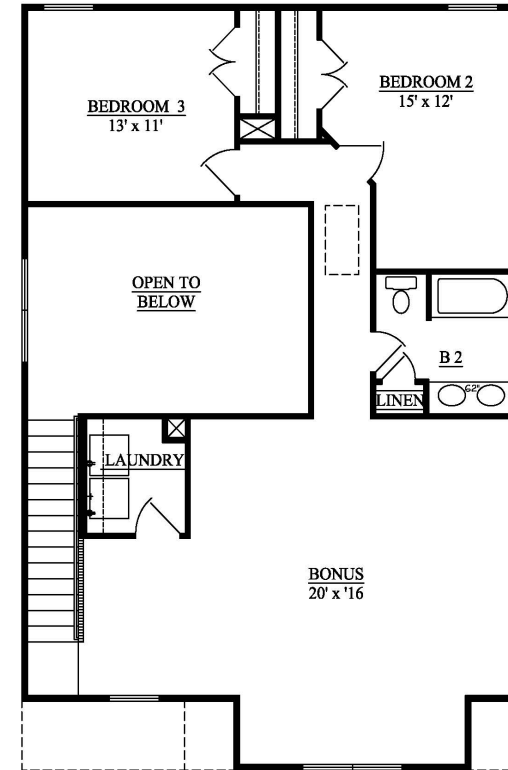

CYPRESS

TOTAL SQ.FT: 1,907

1ST FLOOR: 887

2ND FLOOR: 1,017

First Floor Plan

Second Floor Plan

6064 Central Pike
Mt. Juliet, TN 37122

Office (615) 773-0700
Sales (615) 810-8445