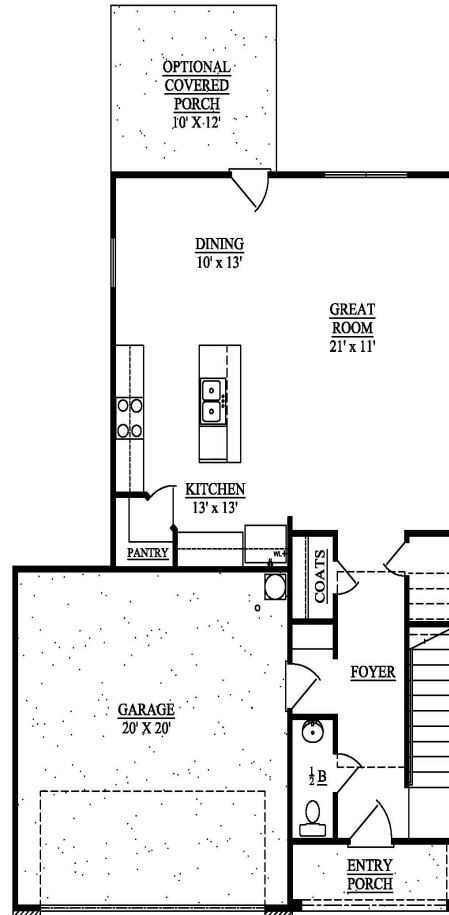

Images, features, and sizes are approximate for illustration purposes only and may vary from the homes as built. Please refer to the Included Feature and Pricing Sheets for product design, features, materials, specifications, prices and terms. Square footage stated or implied are approximate. Information believed to be accurate, but is not warranted and is subject to changes, omissions and withdrawal without notice.

CONIFER

TOTAL SQ.FT: 1,773

1ST FLOOR: 798

2ND FLOOR: 975

First Floor Plan

Optional Fireplace

Second Floor Plan

6064 Central Pike
Mt. Juliet, TN 37122