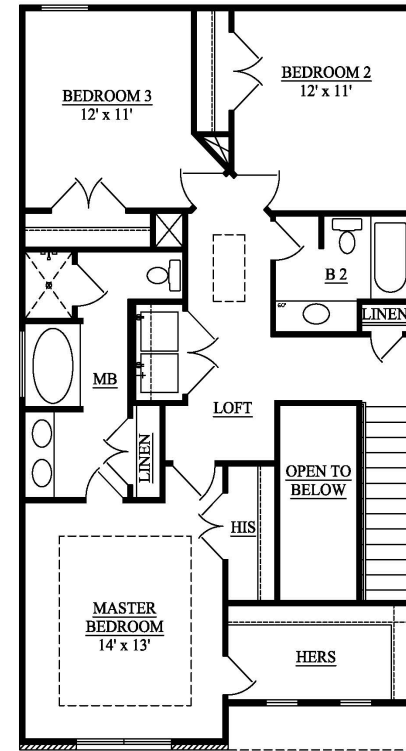

CONIFER

TOTAL SQ.FT: 1,773

1ST FLOOR: 798

2ND FLOOR: 975

First Floor Plan

Optional Fireplace

Second Floor Plan

6064 Central Pike
Mt. Juliet, TN 37122