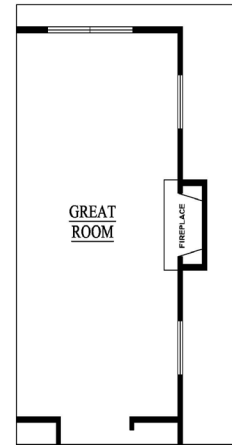

CONIFER

TOTAL SQ.FT: 1,773

1ST FLOOR: 798

2ND FLOOR: 975

First Floor Plan

Optional Fireplace

Second Floor Plan

6064 Central Pike
Mt. Juliet, TN 37122