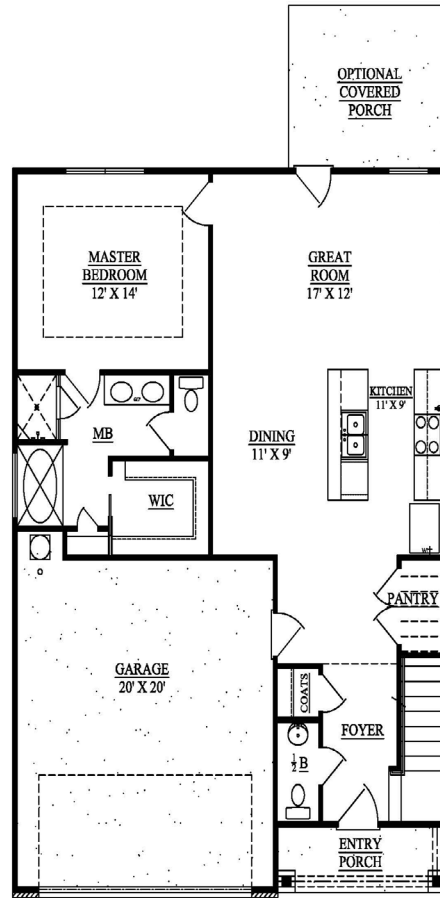

Images, features, and sizes are approximate for illustration purposes only and may vary from the homes as built. Please refer to the Included Feature and Pricing Sheets for product design, features, materials, specifications, prices and terms. Square footage stated or implied are approximate. Information believed to be accurate, but is not warranted and is subject to changes, omissions and withdrawal without notice.

ARBOR

TOTAL SQ.FT: 2,078

1ST FLOOR: 1,002

2ND FLOOR: 1,076

First Floor Plan

Optional Fireplace

Second Floor Plan

6064 Central Pike
Mt. Juliet, TN 37122