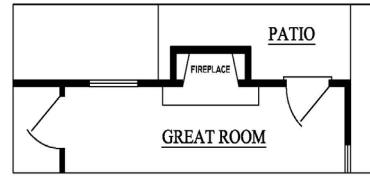

ARBOR

TOTAL SQ.FT: 2,078

1ST FLOOR: 1,002

2ND FLOOR: 1,076

First Floor Plan

Optional Fireplace

Second Floor Plan

6064 Central Pike
Mt. Juliet, TN 37122