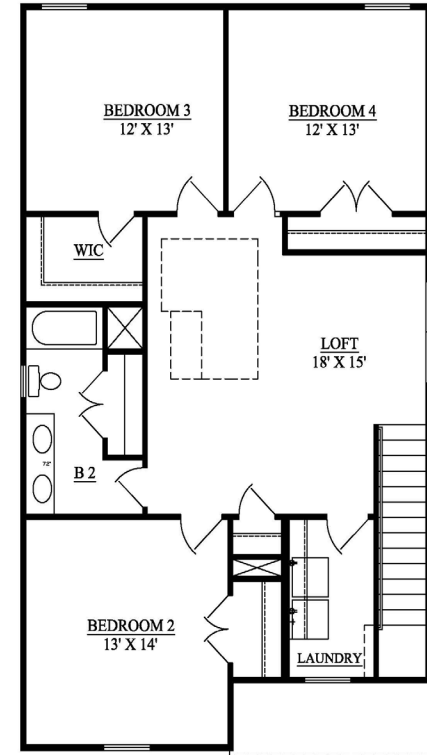

ARBOR

TOTAL SQ.FT: 2,078

1ST FLOOR: 1,002

2ND FLOOR: 1,076

First Floor Plan

Optional Fireplace

Second Floor Plan

6064 Central Pike
Mt. Juliet, TN 37122