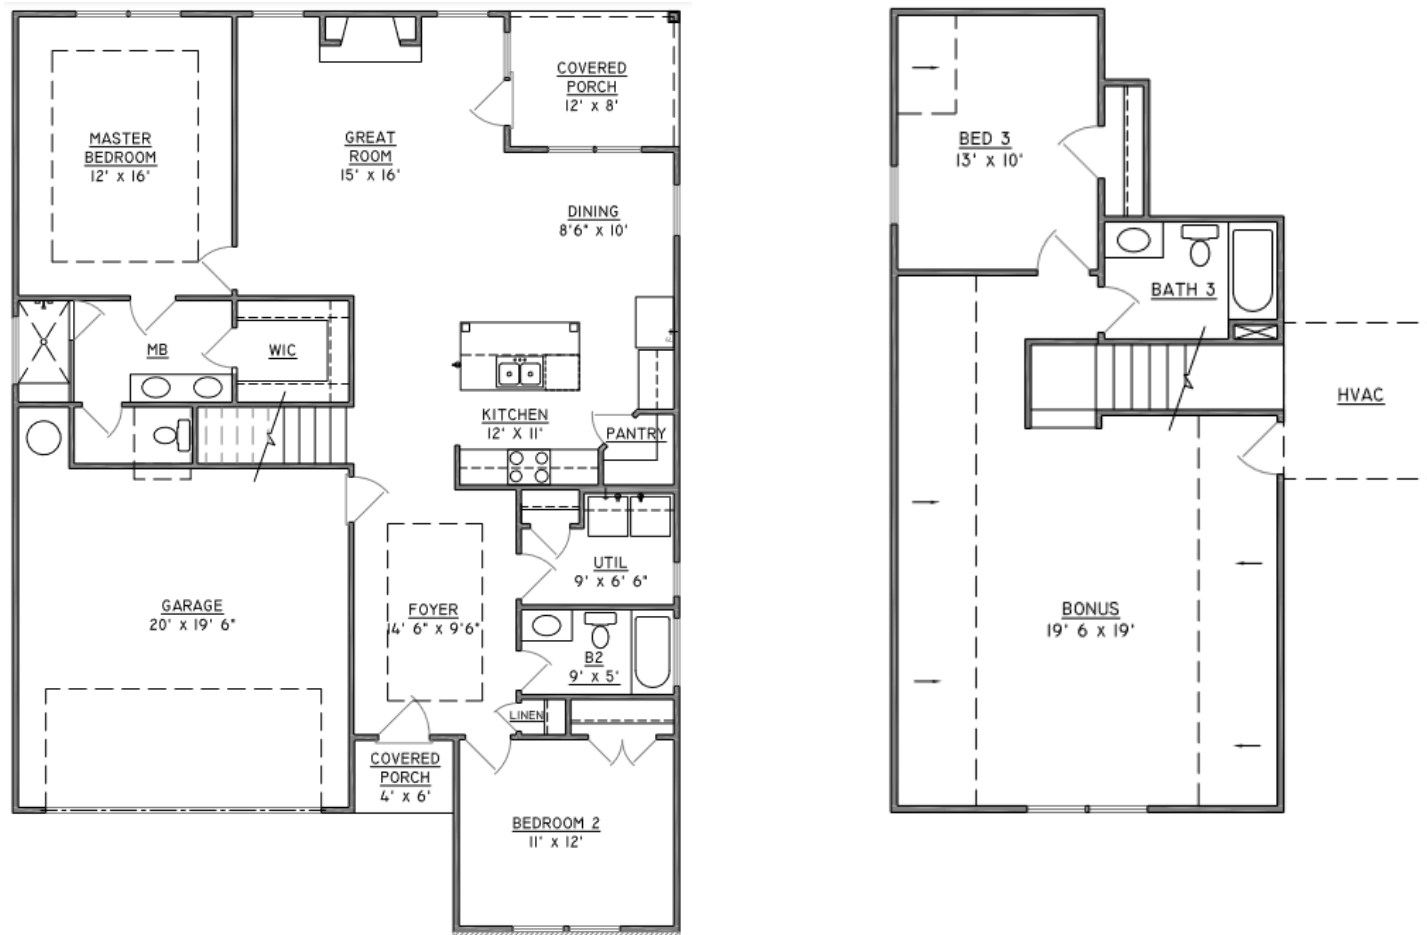

Rosé

First Floor: 1,406 Sq. Ft.
Second Floor: 747 Sq. Ft.
Total Heated: 2,153 Sq. Ft.

"It's not just a home, it's your Landmark."

LANDMARK
HOMES OF TENNESSEE

Images, features, and sizes are approximate for illustration purposes only and may vary from the homes as built. Please refer to the Included Feature and Pricing Sheets for product design, features, materials, specifications, prices and terms. Square footage stated or implied are approximate. Information believed to be accurate, but is not warranted and is subject to changes, omissions and withdrawal without notice.