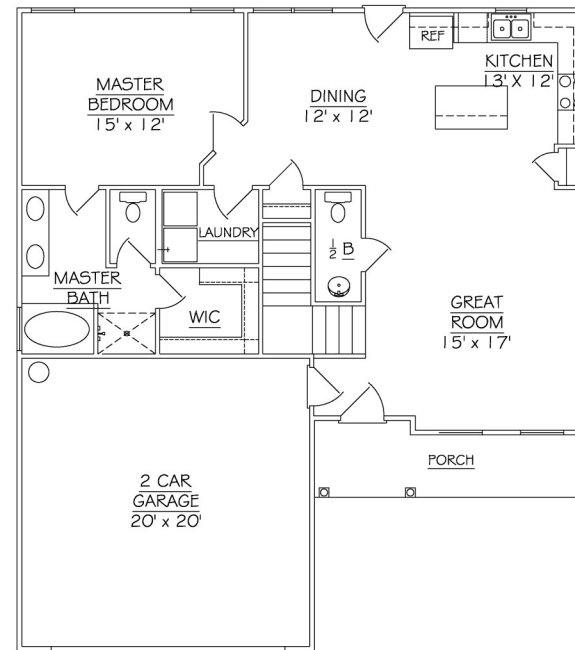

Victoria 4 Bed

“It’s not just a home, it’s your Landmark.”

LANDMARK
HOMES OF TENNESSEE

Images, features, and sizes are approximate for illustration purposes only and may vary from the homes as built. Please refer to the Included Feature and Pricing Sheets for product design, features, materials, specifications, prices and terms. Square footage stated or implied are approximate. Information believed to be accurate, but is not warranted and is subject to changes, omissions and withdrawal without notice.

(615) 773-0700
www.yourlandmark.com

Victoria 4 Bed

VICTORIA 4 BED

FIRST FLOOR: 1,068 SQ. FT.
SECOND FLOOR: 1,016 SQ. FT.
TOTAL: 2,084 SQ. FT.

"It's not just a home, it's your Landmark."

LANDMARK
HOMES OF TENNESSEE