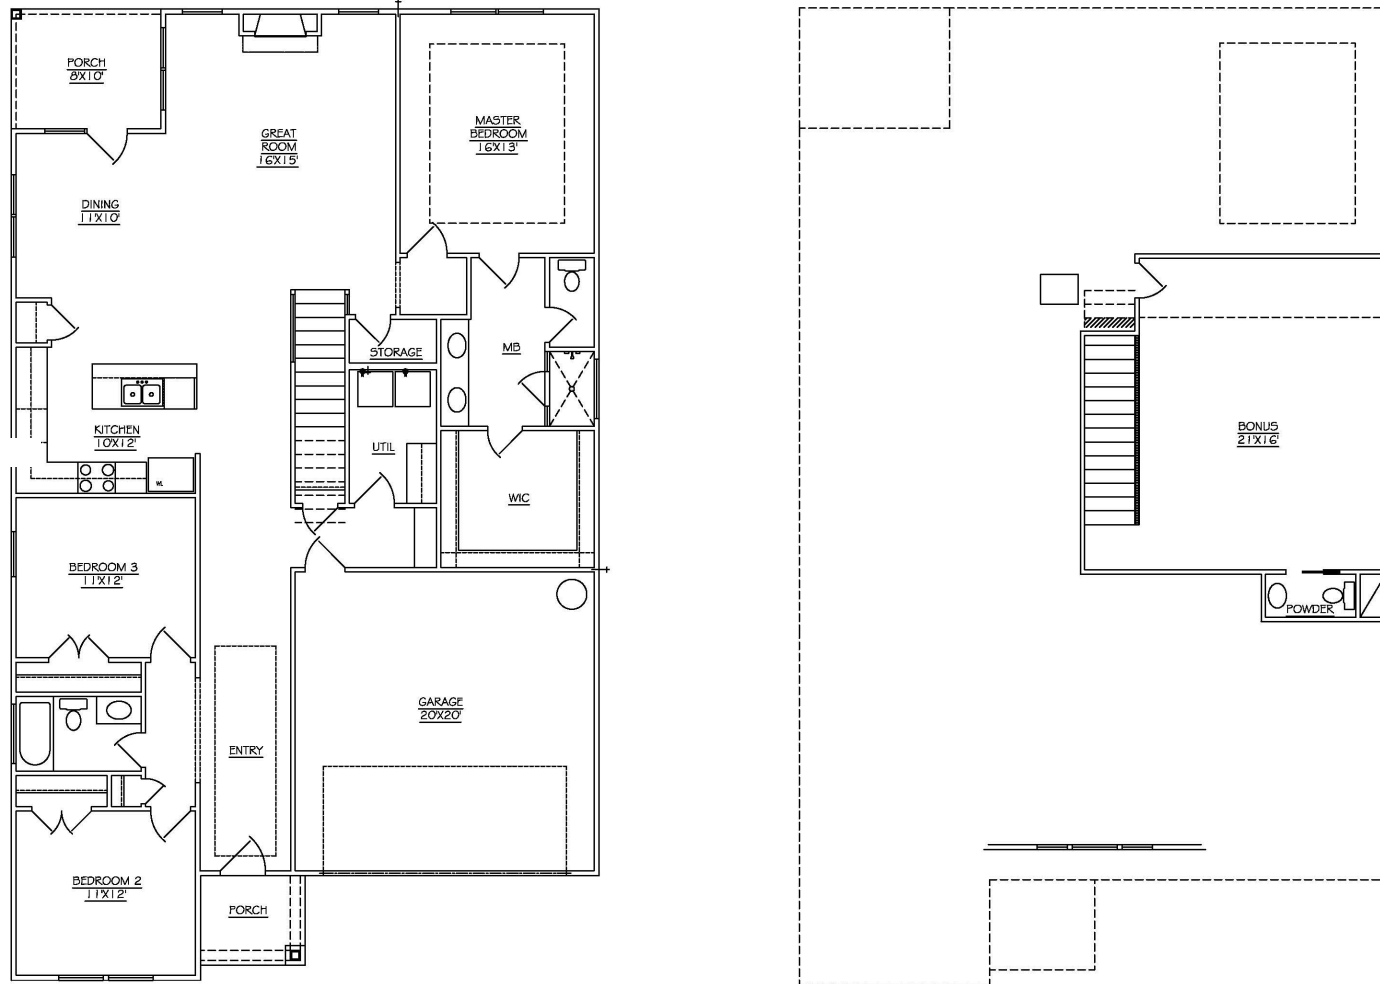

Siena

First Floor: 1,876 Sq. Ft.
Second Floor: 455 Sq. Ft.
Total Heated: 2,331 Sq. Ft.

"It's not just a home, it's your Landmark."

LANDMARK
HOMES OF TENNESSEE

Images, features, and sizes are approximate for illustration purposes only and may vary from the homes as built. Please refer to the Included Feature and Pricing Sheets for product design, features, materials, specifications, prices and terms. Square footage stated or implied are approximate. Information believed to be accurate, but is not warranted and is subject to changes, omissions and withdrawal without notice.