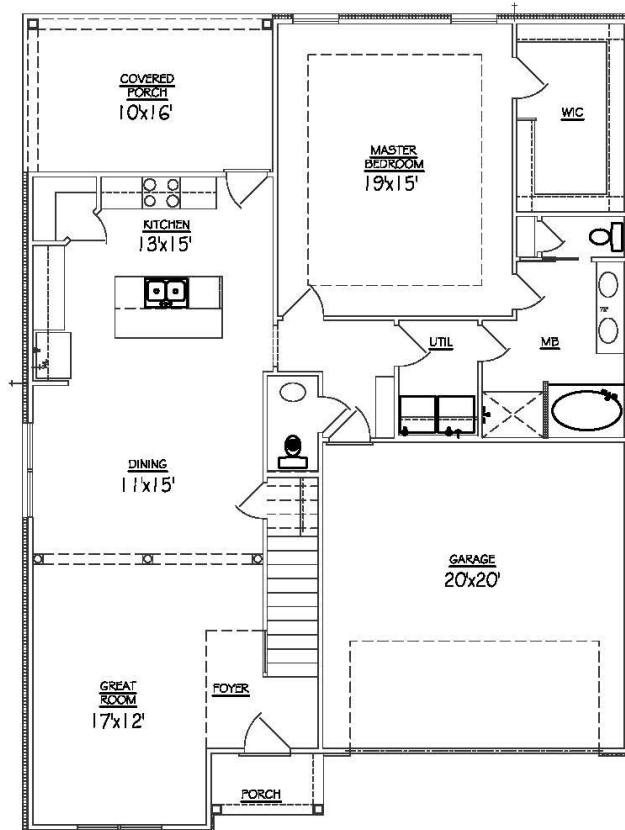

Merlot

"It's not just a home, it's your Landmark."

LANDMARK
HOMES OF TENNESSEE

Images, features, and sizes are approximate for illustration purposes only and may vary from the homes as built. Please refer to the Included Feature and Pricing Sheets for product design, features, materials, specifications, prices and terms. Square footage stated or implied are approximate. Information believed to be accurate, but is not warranted and is subject to changes, omissions and withdrawal without notice.

(615) 773-0700
www.yourlandmark.com

Merlot

First Floor: 1,380 Sq. Ft.
Second Floor: 1,132 Sq. Ft.
Total Heated: 2,512 Sq. Ft.

1ST FLOOR PLAN

2ND FLOOR PLAN

"It's not just a home, it's your Landmark."

LANDMARK
HOMES OF TENNESSEE

Images, features, and sizes are approximate for illustration purposes only and may vary from the homes as built. Please refer to the Included Feature and Pricing Sheets for product design, features, materials, specifications, prices and terms. Square footage stated or implied are approximate. Information believed to be accurate, but is not warranted and is subject to changes, omissions and withdrawal without notice.