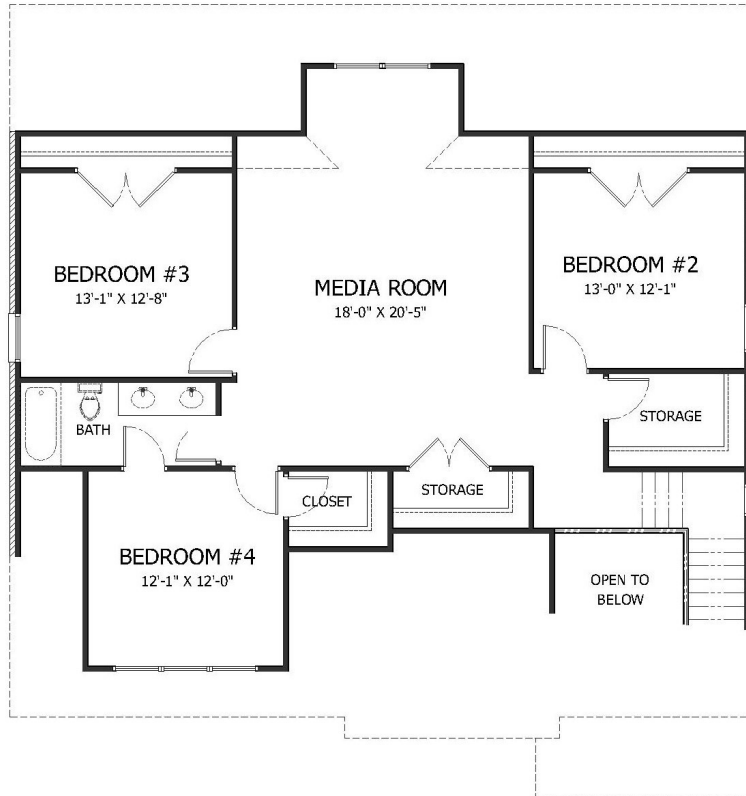

(615) 773-0700
www.yourlandmark.com

Summerfield French Country

First Floor: 1,612 Sq. Ft.
 Second Floor: 1,282 Sq. Ft.
 Total Heated: 2,894 Sq. Ft.

2ND FLOOR PLAN

1ST FLOOR PLAN

“It’s not just a home, it’s your Landmark.”

LANDMARK
 HOMES OF TENNESSEE

Images, features, and sizes are approximate for illustration purposes only and may vary from the homes as built. Please refer to the Included Feature and Pricing Sheets for product design, features, materials, specifications, prices and terms. Square footage stated or implied are approximate. Information believed to be accurate, but is not warranted and is subject to changes, omissions and withdrawal without notice.