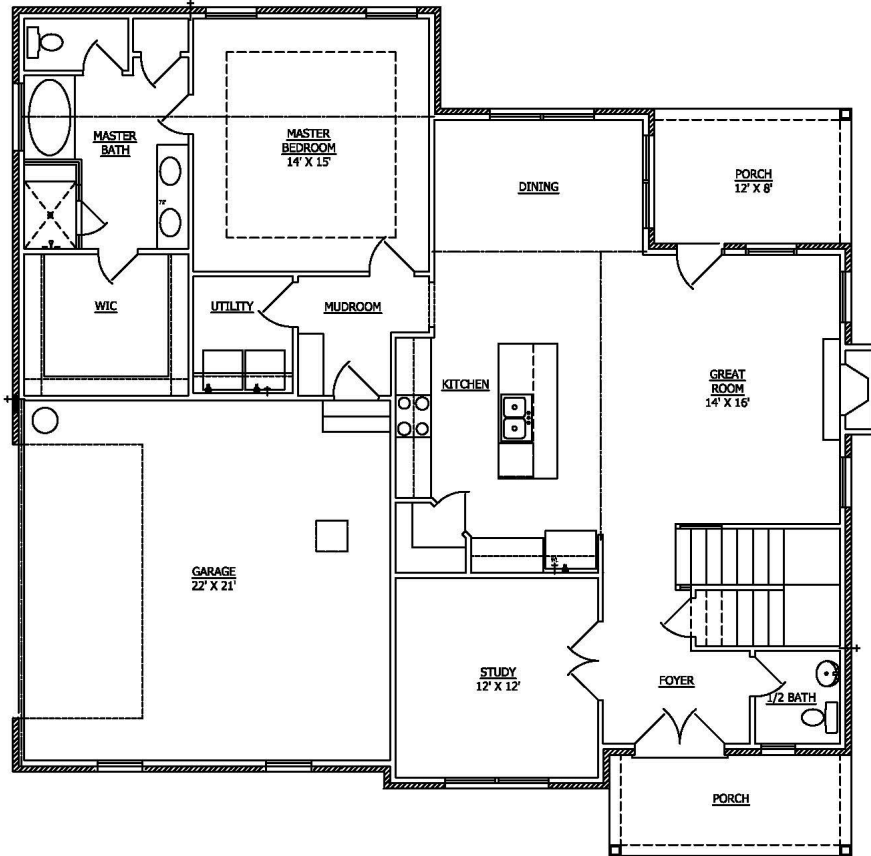

Maple

"It's not just a home, it's your Landmark."

LANDMARK
HOMES OF TENNESSEE

Images, features, and sizes are approximate for illustration purposes only and may vary from the homes as built. Please refer to the Included Feature and Pricing Sheets for product design, features, materials, specifications, prices and terms. Square footage stated or implied are approximate. Information believed to be accurate, but is not warranted and is subject to changes, omissions and withdrawal without notice.

(615) 773-0700
www.yourlandmark.com

Maple

First Floor: 1,528 Sq. Ft.
Second Floor: 1,144 Sq. Ft.
Total Heated: 2,672 Sq. Ft.

"It's not just a home, it's your Landmark."

LANDMARK
HOMES OF TENNESSEE

Images, features, and sizes are approximate for illustration purposes only and may vary from the homes as built. Please refer to the Included Feature and Pricing Sheets for product design, features, materials, specifications, prices and terms. Square footage stated or implied are approximate. Information believed to be accurate, but is not warranted and is subject to changes, omissions and withdrawal without notice.