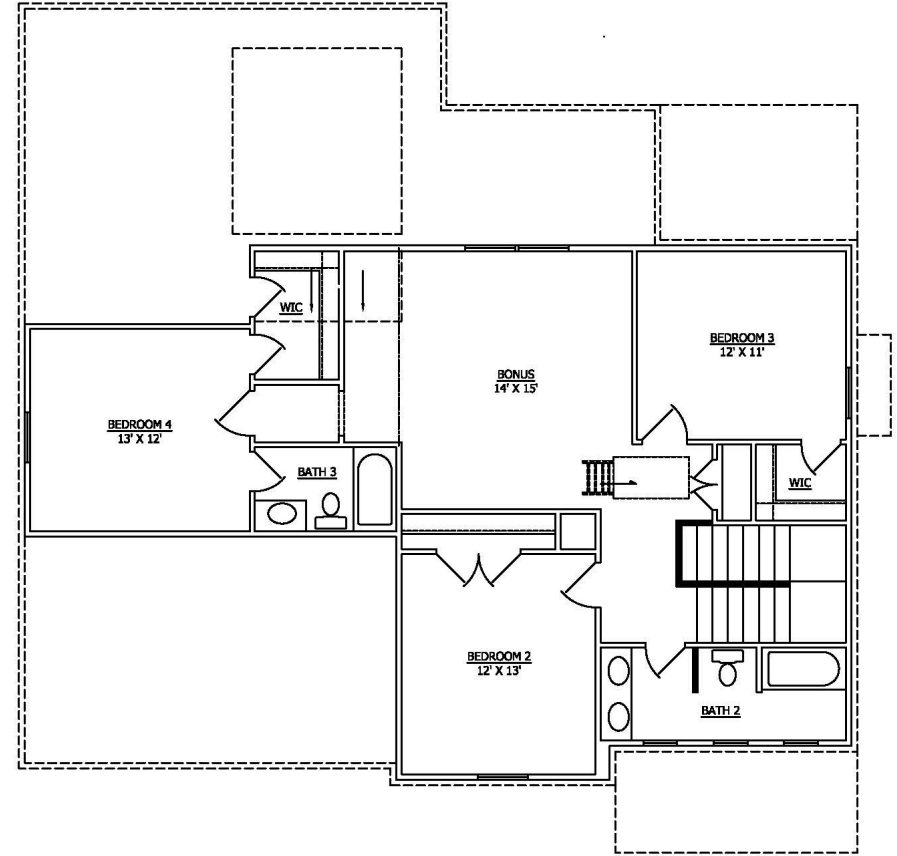

Maple

"It's not just a home, it's your Landmark."

LANDMARK
HOMES OF TENNESSEE

Images, features, and sizes are approximate for illustration purposes only and may vary from the homes as built. Please refer to the Included Feature and Pricing Sheets for product design, features, materials, specifications, prices and terms. Square footage stated or implied are approximate. Information believed to be accurate, but is not warranted and is subject to changes, omissions and withdrawal without notice.

(615) 773-0700
www.yourlandmark.com

Maple

First Floor: 1,528 Sq. Ft.
Second Floor: 1,144 Sq. Ft.
Total Heated: 2,672 Sq. Ft.

"It's not just a home, it's your Landmark."

LANDMARK
HOMES OF TENNESSEE

Images, features, and sizes are approximate for illustration purposes only and may vary from the homes as built. Please refer to the Included Feature and Pricing Sheets for product design, features, materials, specifications, prices and terms. Square footage stated or implied are approximate. Information believed to be accurate, but is not warranted and is subject to changes, omissions and withdrawal without notice.