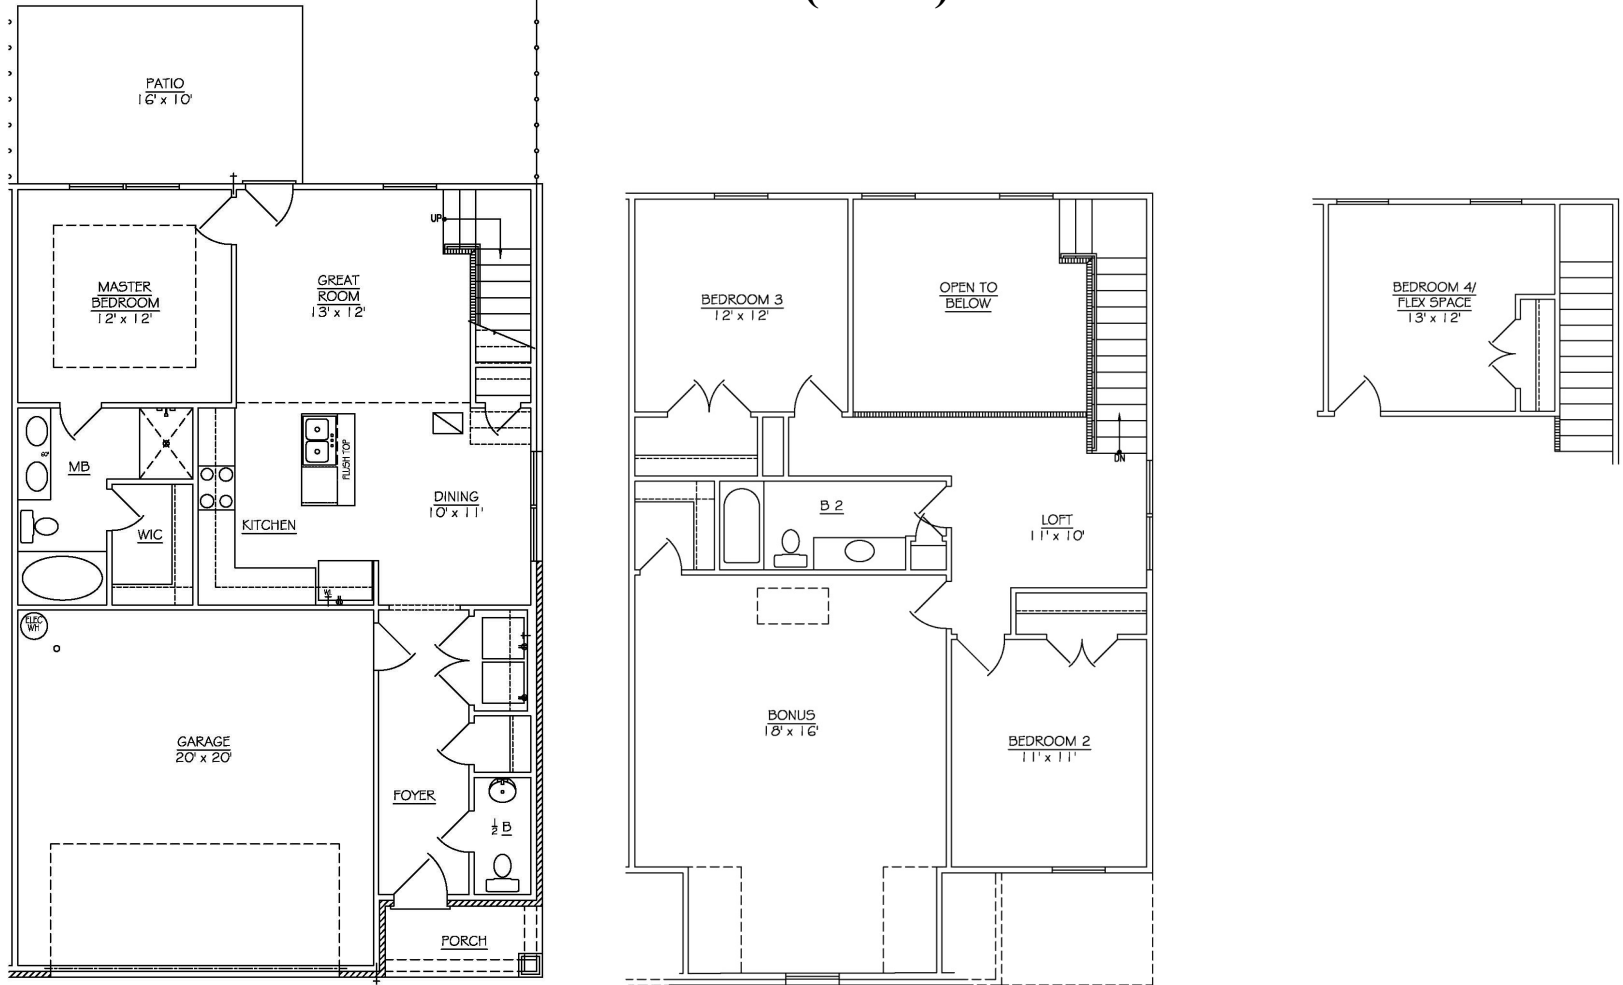

Braxton Parke Townhomes

THE HALLECK (2 Car)

3 or 4 Bed, 2.5 Bath
1,876 Sq. Ft.

LANDMARK
HOMES OF TENNESSEE

(615) 773-0700

www.yourlandmark.com