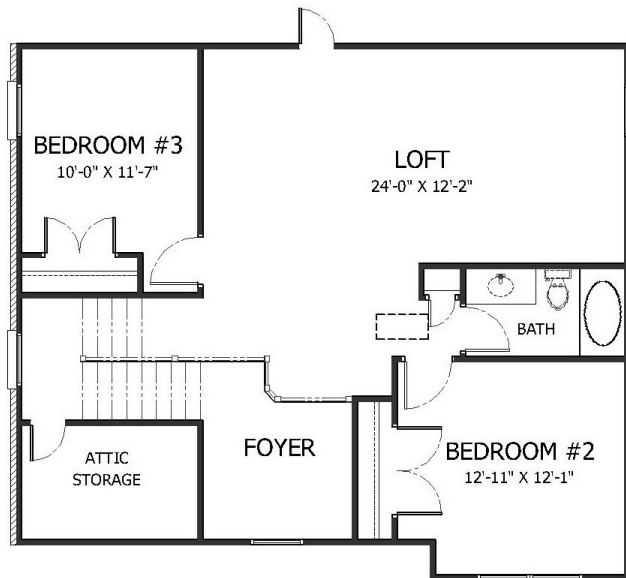

Boxwood 3 Bed

“It’s not just a home, it’s your Landmark.”

LANDMARK
HOMES OF TENNESSEE

Images, features, and sizes are approximate for illustration purposes only and may vary from the homes as built. Please refer to the Included Feature and Pricing Sheets for product design, features, materials, specifications, prices and terms. Square footage stated or implied are approximate. Information believed to be accurate, but is not warranted and is subject to changes, omissions and withdrawal without notice.

(615) 773-0700
www.yourlandmark.com

Boxwood 3 Bed

First Floor: 1,398 Sq. Ft.
 Second Floor: 954 Sq. Ft.
 Total Heated: 2,352 Sq. Ft.

2ND FLOOR PLAN

1ST FLOOR PLAN

"It's not just a home, it's your Landmark."