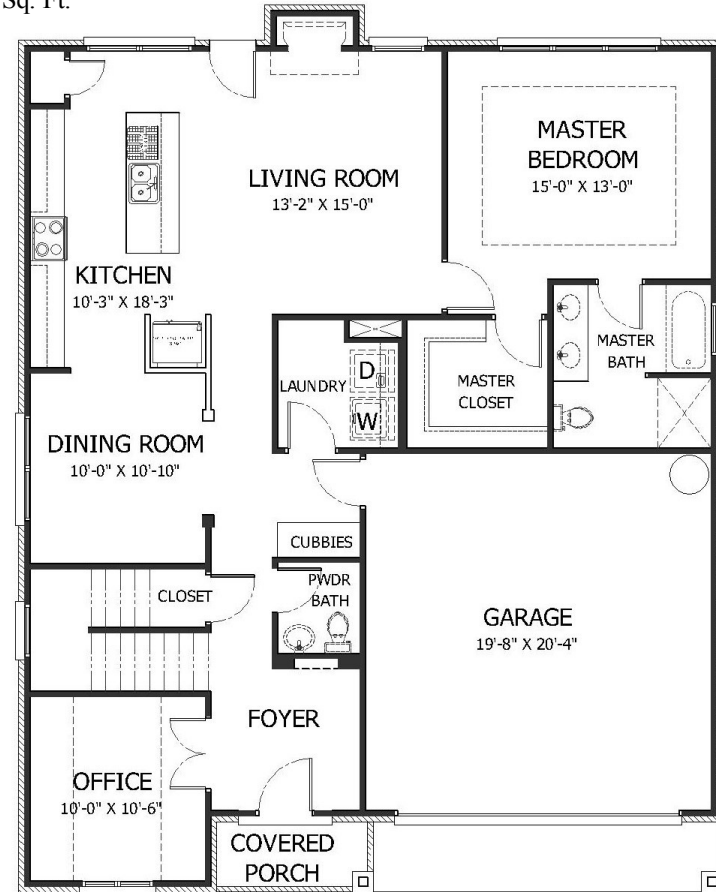

Boxwood 3 Bed

“It’s not just a home, it’s your Landmark.”

LANDMARK
HOMES OF TENNESSEE

Images, features, and sizes are approximate for illustration purposes only and may vary from the homes as built. Please refer to the Included Feature and Pricing Sheets for product design, features, materials, specifications, prices and terms. Square footage stated or implied are approximate. Information believed to be accurate, but is not warranted and is subject to changes, omissions and withdrawal without notice.

(615) 773-0700
www.yourlandmark.com

Boxwood 3 Bed

First Floor: 1,398 Sq. Ft.
 Second Floor: 954 Sq. Ft.
 Total Heated: 2,352 Sq. Ft.

2ND FLOOR PLAN

1ST FLOOR PLAN

"It's not just a home, it's your Landmark."