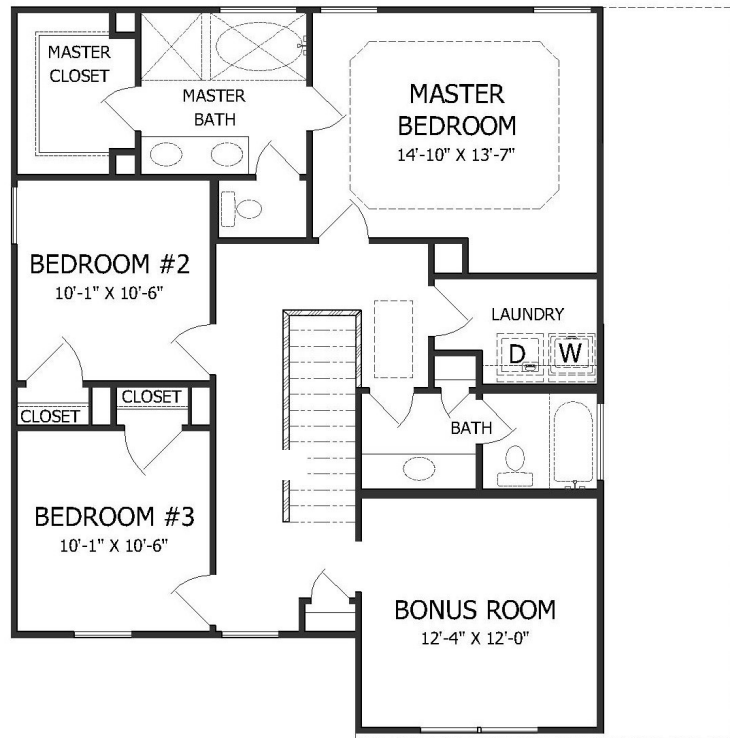

Ash Spring

"It's not just a home, it's your Landmark."

LANDMARK
HOMES OF TENNESSEE

Images, features, and sizes are approximate for illustration purposes only and may vary from the homes as built. Please refer to the Included Feature and Pricing Sheets for product design, features, materials, specifications, prices and terms. Square footage stated or implied are approximate. Information believed to be accurate, but is not warranted and is subject to changes, omissions and withdrawal without notice.

(615) 773-0700
www.yourlandmark.com

Ash Spring

First Floor: 928 Sq. Ft.
Second Floor: 1,082 Sq. Ft.
Total Heated: 2,010 Sq. Ft.

2ND FLOOR PLAN

1ST FLOOR PLAN

"It's not just a home, it's your Landmark."

LANDMARK
HOMES OF TENNESSEE