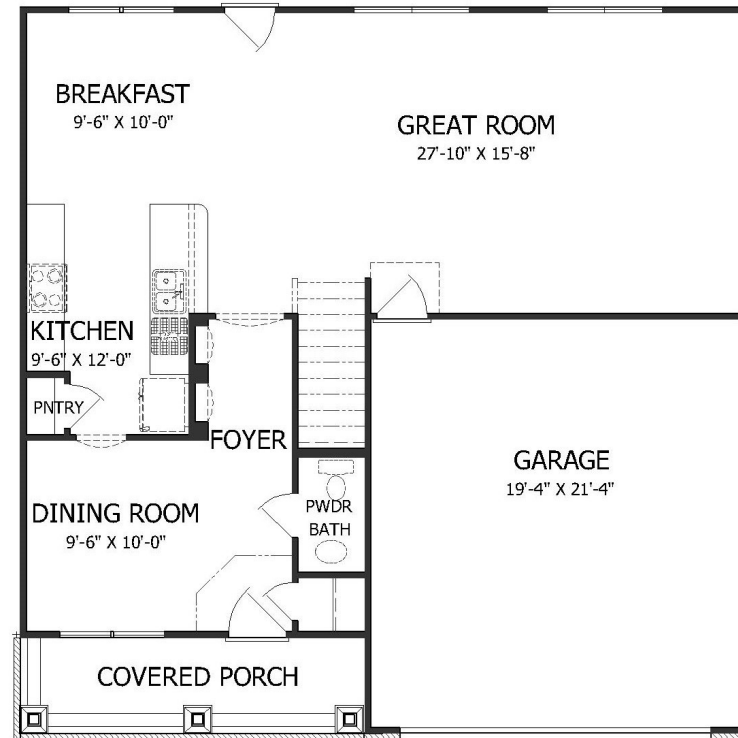

(615) 773-0700
www.yourlandmark.com

Ash Spring

First Floor: 928 Sq. Ft.
Second Floor: 1,082 Sq. Ft.
Total Heated: 2,010 Sq. Ft.

2ND FLOOR PLAN

1ST FLOOR PLAN

"It's not just a home, it's your Landmark."

LANDMARK
HOMES OF TENNESSEE